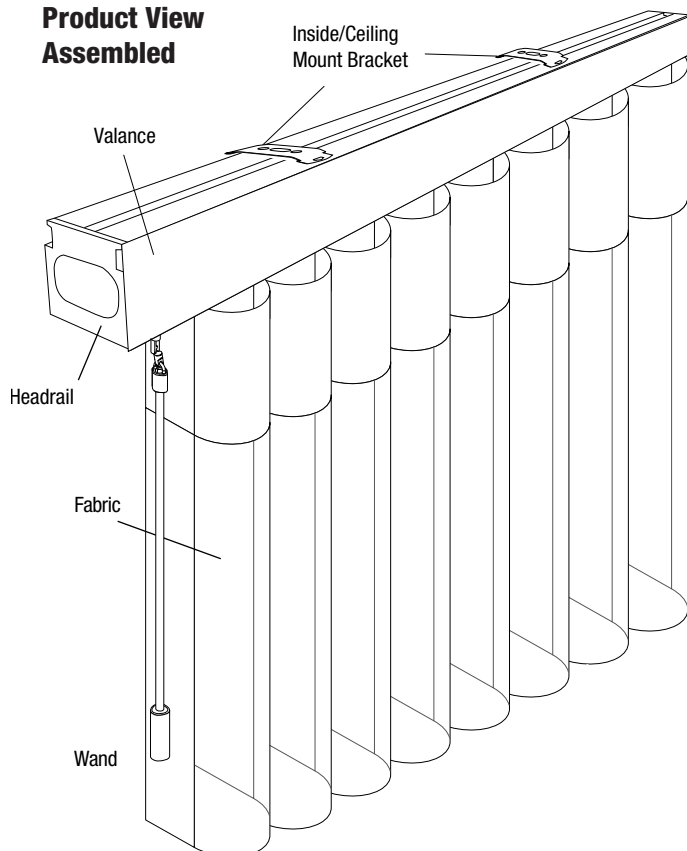

Features:

- An assortment of soft fabric bonded to fabric vanes, offering a full view-through along with privacy.
- Eleganza track offered in white, cream and anodized colours.
- wand control operating system.
- Centre split and one way draw options available.
- No sidelights available.

Product specifications:

- Minimum width, one way draw-split stack 30"
- Maximum width: 144"
- Minimum height: 24"
- Maximum height: 110"

Product View

Right Stack Shown

Product View Assembled

Headrail Profile