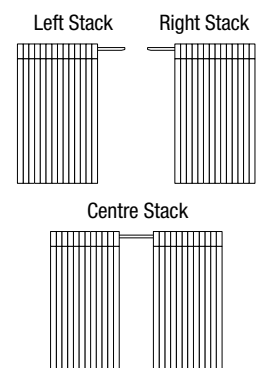

Features:

- An assortment of soft fabric bonded to fabric vanes, offering a full view-through along with privacy.
- Eleganza track offered in white, cream and anodized colours.
- wand control operating system.
- Centre split and one way draw options available.
- No sidelights available.

Product specifications:

- Minimum width, one way draw-split stack 30"
- Maximum width: 144"
- Minimum height: 24"
- Maximum height: 110"

Product View

Right Stack Shown

Product View Assembled

Headrail Profile