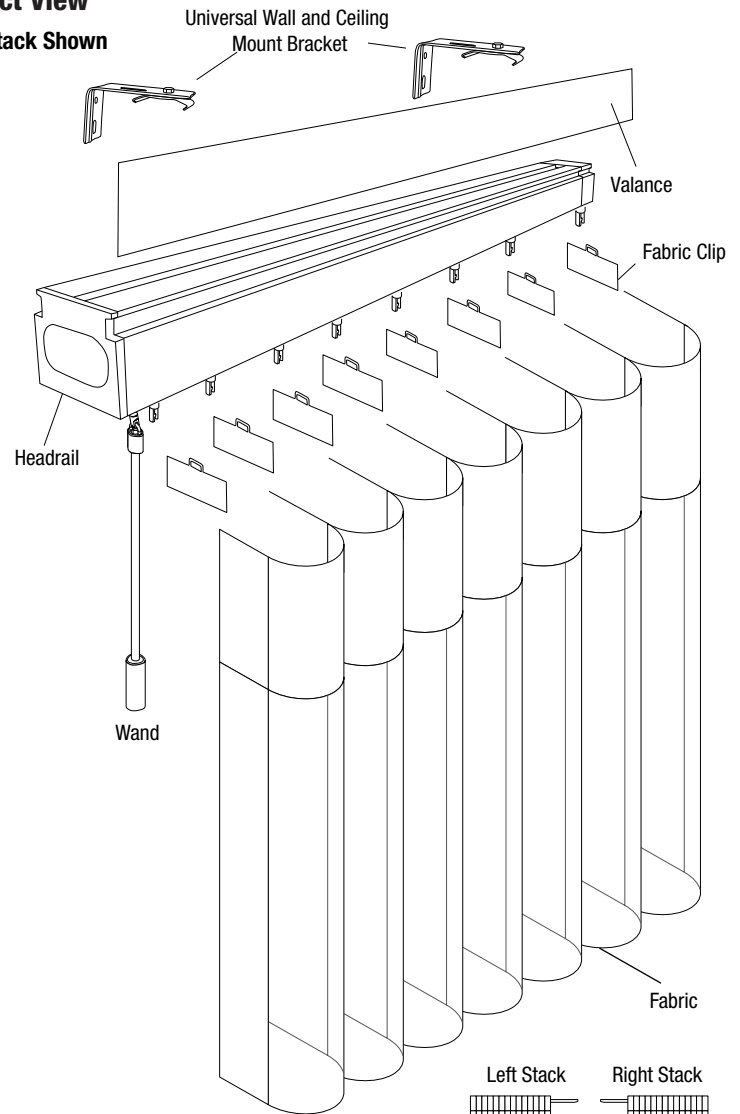

Eleganza Sheer

Maxxmar Eleganza Sheer are the newest introduction to the shadings product category. The vanes which have soft drapery look rotate for privacy while controlling the light in a room. The perfect solution for sliding glass doors or large expanses with widths up to 144" and heights up to 110". Classic pleat size of 3 1/2" and wand control operating system is ideal for child and pet safety.

Features:

- An assortment of soft fabric bonded to fabric vanes, offering a full view-through along with privacy.
- Eleganza track offered in white, cream and anodized colours.
- wand control operating system.
- Centre split and one way draw options available.
- No sidelights available.

Product specifications:

- Minimum width, one way draw-split stack 30"
- Maximum width: 144"
- Minimum height: 24"
- Maximum height: 110"

Product View

Right Stack Shown

Product View Assembled

Headrail Profile