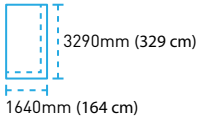

# Terra *Riverwashed*

UNEARTHED COLLECTION

EMAIL:  
[info@hanstone.ca](mailto:info@hanstone.ca)

[HanStone.ca](http://HanStone.ca)

AVAILABLE SIZES\*:

Jumbo Size

\*Colours and patterns are representative and will vary slightly from actual product. Screen and/or printer resolution can affect the accuracy of the representation. For actual samples, please request from your local kitchen dealer. Size availability is subject to change.