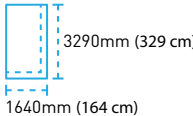

Slab pattern at 100% scale*

Storm *Riverwashed*

UNEARTHED COLLECTION

EMAIL:
info@hanstone.ca

HanStone.ca

AVAILABLE SIZES*:
Jumbo Size

*Colours and patterns are representative and will vary slightly from actual product. Screen and/or printer resolution can affect the accuracy of the representation. For actual samples, please request from your local kitchen dealer. Size availability is subject to change.