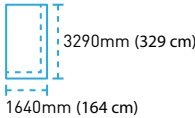

Slab pattern at 100% scale*

Coast *Riverwashed*

UNEARTHED COLLECTION

EMAIL:
info@hanstone.ca

HanStone.ca

AVAILABLE SIZES*:

Jumbo Size

*Colours and patterns are representative and will vary slightly from actual product. Screen and/or printer resolution can affect the accuracy of the representation. For actual samples, please request from your local kitchen dealer. Size availability is subject to change.