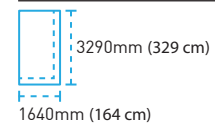

Slab pattern at 100% scale*

Yorkville

BOUTIQUE COLLECTION

EMAIL:
info@hanstone.ca

HanStone.ca

AVAILABLE SIZES*:

Jumbo Size

*Colours and patterns are representative and will vary slightly from actual product. Screen and/or printer resolution can affect the accuracy of the representation. For actual samples, please request from your fabricator or supplier. Size availability is subject to change, so please check with your local supplier.