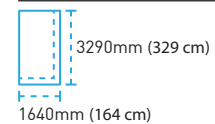

Slab pattern at 100% scale*

Whistler

BOUTIQUE COLLECTION

EMAIL:
info@hanstone.ca

HanStone.ca

AVAILABLE SIZES*:

Jumbo Size

*Colours and patterns are representative and will vary slightly from actual product. Screen and/or printer resolution can affect the accuracy of the representation. For actual samples, please request from your fabricator or supplier. Size availability is subject to change, so please check with your local supplier.