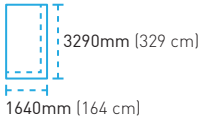

Slab pattern at 100% scale*

Walnut Luster

SHORELINE COLLECTION

EMAIL:
info@hanstone.ca

HanStone.ca

AVAILABLE SIZES*:

Jumbo Size

*Colours and patterns are representative and will vary slightly from actual product. Screen and/or printer resolution can affect the accuracy of the representation. For actual samples, please request from your fabricator or supplier. Size availability is subject to change, so please check with your local supplier.