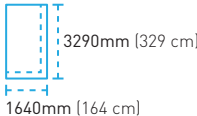

Slab pattern at 100% scale*

Uptown Grey

URBAN COLLECTION

EMAIL:
info@hanstone.ca

HanStone.ca

AVAILABLE SIZES*:

Jumbo Size

*Colours and patterns are representative and will vary slightly from actual product. Screen and/or printer resolution can affect the accuracy of the representation. For actual samples, please request from your fabricator or supplier. Size availability is subject to change, so please check with your local supplier.