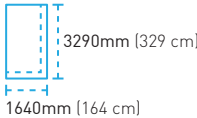

Slab pattern at 100% scale*

Tiffany Grey

URBAN COLLECTION

EMAIL:
info@hanstone.ca

HanStone.ca

AVAILABLE SIZES*:

Jumbo Size

*Colours and patterns are representative and will vary slightly from actual product. Screen and/or printer resolution can affect the accuracy of the representation. For actual samples, please request from your fabricator or supplier. Size availability is subject to change, so please check with your local supplier.