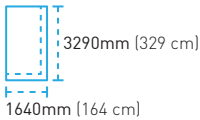

Slab pattern at 100% scale*

Swan Cotton

GLACIER COLLECTION

EMAIL:
info@hanstone.ca

HanStone.ca

AVAILABLE SIZES*:

Jumbo Size

*Colours and patterns are representative and will vary slightly from actual product. Screen and/or printer resolution can affect the accuracy of the representation. For actual samples, please request from your fabricator or supplier. Size availability is subject to change, so please check with your local supplier.