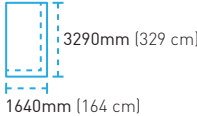

Slab pattern at 100% scale*

Sterling Grey

URBAN COLLECTION

EMAIL:
info@hanstone.ca

HanStone.ca

AVAILABLE SIZES*:
Jumbo Size

*Colours and patterns are representative and will vary slightly from actual product. Screen and/or printer resolution can affect the accuracy of the representation. For actual samples, please request from your fabricator or supplier. Size availability is subject to change, so please check with your local supplier.