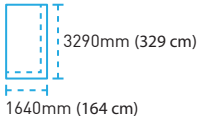

Slab pattern at 100% scale\*

# Soho

BOUTIQUE COLLECTION

EMAIL:  
[info@hanstone.ca](mailto:info@hanstone.ca)

[HanStone.ca](http://HanStone.ca)

AVAILABLE SIZES\*:  
Jumbo Size

\*Colours and patterns are representative and will vary slightly from actual product. Screen and/or printer resolution can affect the accuracy of the representation. For actual samples, please request from your fabricator or supplier. Size availability is subject to change, so please check with your local supplier.