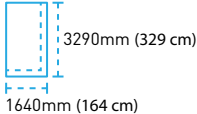

Slab pattern at 100% scale*

Sedona

SHORELINE COLLECTION

EMAIL:
info@hanstone.ca

HanStone.ca

AVAILABLE SIZES*:
Jumbo Size

*Colours and patterns are representative and will vary slightly from actual product. Screen and/or printer resolution can affect the accuracy of the representation. For actual samples, please request from your local kitchen dealer. Size availability is subject to change.