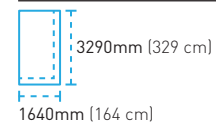

Slab pattern at 100% scale*

Rocky Shores

SHORELINE COLLECTION

EMAIL:
info@hanstone.ca

HanStone.ca

AVAILABLE SIZES*:

Jumbo Size

*Colours and patterns are representative and will vary slightly from actual product. Screen and/or printer resolution can affect the accuracy of the representation. For actual samples, please request from your fabricator or supplier. Size availability is subject to change, so please check with your local supplier.