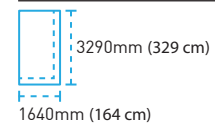

Slab pattern at 100% scale*

Monterey

BOUTIQUE COLLECTION

EMAIL:
info@hanstone.ca

HanStone.ca

AVAILABLE SIZES*:

Jumbo Size

*Colours and patterns are representative and will vary slightly from actual product. Screen and/or printer resolution can affect the accuracy of the representation. For actual samples, please request from your fabricator or supplier. Size availability is subject to change, so please check with your local supplier.