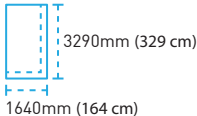

Slab pattern at 100% scale\*

# Mercer

BOUTIQUE COLLECTION

EMAIL:  
[info@hanstone.ca](mailto:info@hanstone.ca)

[HanStone.ca](http://HanStone.ca)

AVAILABLE SIZES\*:  
Jumbo Size

\*Colours and patterns are representative and will vary slightly from actual product. Screen and/or printer resolution can affect the accuracy of the representation. For actual samples, please request from your fabricator or supplier. Size availability is subject to change, so please check with your local supplier.