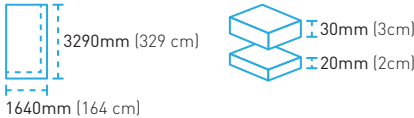

Slab pattern at 100% scale*

Indian Pearl

SHORELINE COLLECTION

EMAIL:
info@hanstone.ca

HanStone.ca

AVAILABLE SIZES*:
Jumbo Size

*Colours and patterns are representative and will vary slightly from actual product. Screen and/or printer resolution can affect the accuracy of the representation. For actual samples, please request from your fabricator or supplier. Size availability is subject to change, so please check with your local supplier.