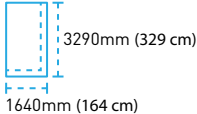

Slab pattern at 100% scale*

Oceana

GLACIER COLLECTION

EMAIL:
info@hanstone.ca

HanStone.ca

AVAILABLE SIZES*:
Jumbo Size

*Colours and patterns are representative and will vary slightly from actual product. Screen and/or printer resolution can affect the accuracy of the representation. For actual samples, please request from your local kitchen dealer. Size availability is subject to change.