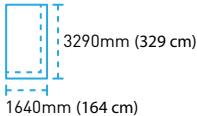

Slab pattern at 100% scale*

Aura

URBAN COLLECTION

EMAIL:
info@hanstone.ca

HanStone.ca

AVAILABLE SIZES*:
Jumbo Size

*Colours and patterns are representative and will vary slightly from actual product. Screen and/or printer resolution can affect the accuracy of the representation. For actual samples, please request from your local kitchen dealer. Size availability is subject to change.