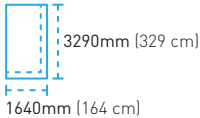

Slab pattern at 100% scale*

Campina

SHORELINE COLLECTION

EMAIL:
info@hanstone.ca

HanStone.ca

AVAILABLE SIZES*:

Jumbo Size

*Colours and patterns are representative and will vary slightly from actual product. Screen and/or printer resolution can affect the accuracy of the representation. For actual samples, please request from your fabricator or supplier. Size availability is subject to change, so please check with your local supplier.