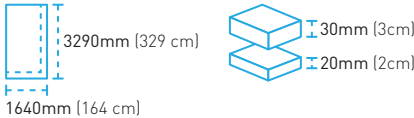

Slab pattern at 100% scale*

Brava Marfil

GLACIER COLLECTION

EMAIL:
info@hanstone.ca

HanStone.ca

AVAILABLE SIZES*:
Jumbo Size

*Colours and patterns are representative and will vary slightly from actual product. Screen and/or printer resolution can affect the accuracy of the representation. For actual samples, please request from your fabricator or supplier. Size availability is subject to change, so please check with your local supplier.