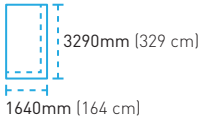

# Aramis

URBAN COLLECTION

EMAIL:  
[info@hanstone.ca](mailto:info@hanstone.ca)

---

HanStone.ca

AVAILABLE SIZES\*:  
Jumbo Size

\*Colours and patterns are representative and will vary slightly from actual product. Screen and/or printer resolution can affect the accuracy of the representation. For actual samples, please request from your fabricator or supplier. Size availability is subject to change, so please check with your local supplier.